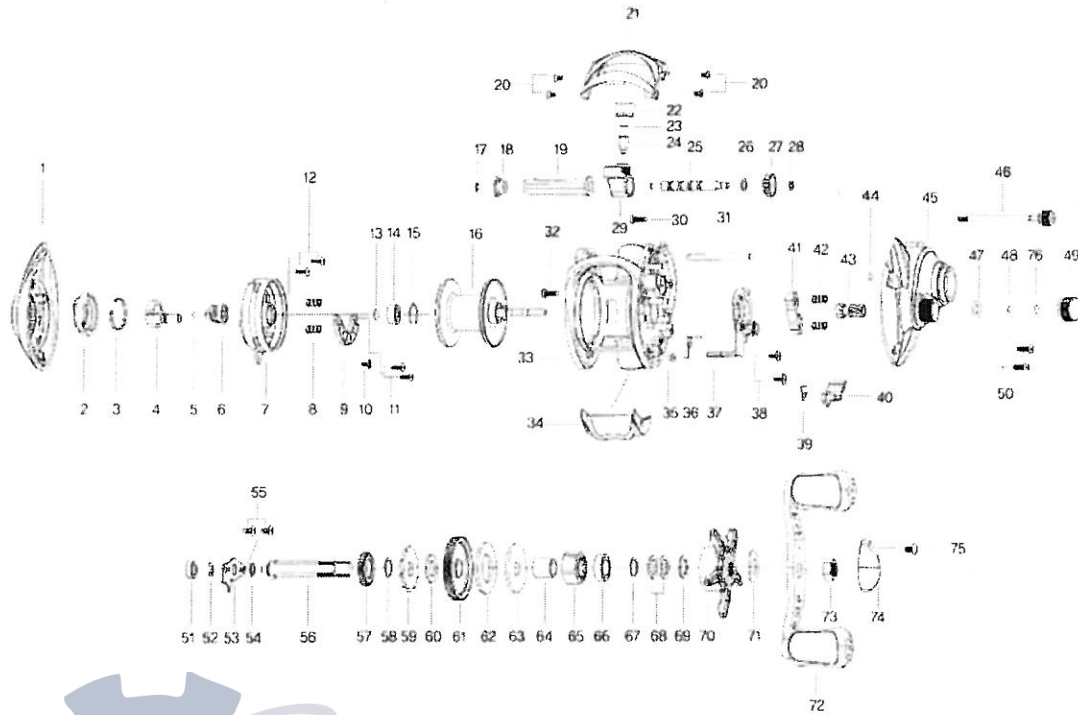

Shakespeare®

Please specify reel model number and number in reel foot when ordering parts.

SIGMA
SIGMA3BC

23 00

1225975

34-12973-0

ReelSchematic

ITEM#	PART #	DESCRIPTION
1	1306751	LEFT SIDE PLATE
2	1306752	MAG DIAL
3	1134431	CLICK SPRING
4	1306753	CAM CURVE-A
5	1134432	O-RING
6	1306754	CAM CURVE-B
7	1306755	LINE REJECTER
8	1306756	COIL SPRING
9	1306757	MAGNET HOLDER
10	1134438	SCREW
11	1306758	SCREW
12	1306759	SCREW
13	1306760	WASHER
14	1153296	BALL BEARING
15	1134442	LOCK RING
16	1306761	SPOOL
17	1104799	RETAINER
18	1134444	BUSHING
19	1138559	WORM SHAFT TUBE
20	1134453	SCREW
21	1306762	FRONT COVER
22	1134448	LINE GUIDE NUT
23	1306763	WASHER
24	1306764	PAWL
25	1306765	WORM SHAFT
26	1306766	WASHER
27	1134451	GEAR
28	1104799	RETAINER
29	1306767	LINE GUIDE
30	1306768	SCREW
31	1306769	LINE GUIDE SHAFT
32	1306770	SCREW
33	1306771	FRAME
34	1306772	THUMB BAR
35	1134458	BUSHING
36	1306773	CLUTCH CAM SPRING
37	1306774	CLUTCH CAM
38	1134460	SCREW

ITEM#	PART #	DESCRIPTION
39	1306775	KICK LEVER SPRING
40	1306776	KICK LEVER
41	1306777	YOKE
42	1306778	YOKE SPRING
43	1306779	PINION
44	1134465	O-RING
45	1306780	RIGHT SIDE PLATE
46	1306781	THUMB SCREW
47	1306782	O-RING
48	1306783	WASHER
49	1306784	BRAKE KNOB
50	1306795	SCREW
51	1306796	BUSHING
52	1134468	RETAINER
53	1134469	MAIN GEAR SHAFT PLATE
54	1306787	WASHER
55	1134436	SCREW
56	1306786	MAIN GEAR SHAFT
57	1065960	O/S GEAR
58	1134497	WASHER
59	1134471	RATCHET
60	1306789	DRAG WASHER
61	1306790	MAIN GEAR
62	1134473	DRAG WASHER
63	1134474	PRESSURE WASHER
64	1306791	IAR SLEEVE
65	1134475	IAR BEARING
66	1306792	BALL BEARING
67	1134478	WASHER
68	1065971	SPRING WASHER
69	1134497	WASHER
70	1306793	STAR WHEEL
71	1306794	SPRING WASHER
72	1306795	HANDLE
73	1306796	HANDLE NUT
74	1306797	HANDLE NUT COVER
75	1306798	SCREW
76	1308480	CUSHION WASHER